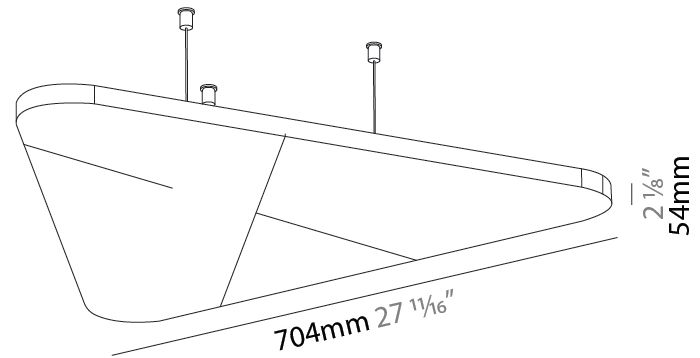

Fixture Material: Aluminum
 Cable Details: [2000mm](#) / [6000mm](#) [Transparent Cable](#)

ELECTRICAL

LED

OPTICAL

RATINGS AND CERTIFICATIONS

Certified By: CSA Certified to UL and CSA Standards
 IP rating: IP20