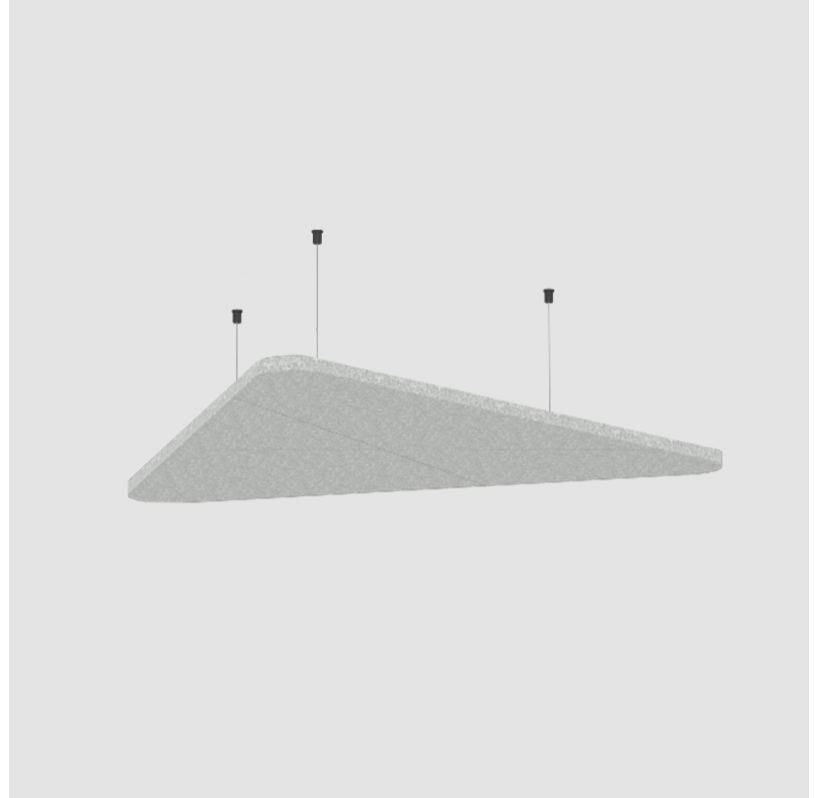

PROJECT	_____
TYPE	_____
SPECIFIER	_____
QUANTITY	_____
DATE	_____

VICTORY ACOUSTIC PANEL SUSPENSION

A300710-

base number	_____	_____	_____
	Finishes (Diamond)	Finish Options	Cable Length

1. To build a product code in our configurator select the specify button on the base model # product page
2. To build a manual product code on this datasheet choose from the options listed below in blue font and add the suffix to the base model #

GENERAL

Series: Victory Acoustic Panel
Brand: Prolicht
Division: Architectural
Mounting Type: Suspension
Mounting Location: Ceiling
Subcategory: Acoustic

PHYSICAL

Shape: Round
Length (mm): 800
Length (in): 31 1/2
Width (mm): 704
Width (in): 27 11/16
Height (mm): 24
Height (in): 15/16

Fixture Finish: [ANC](#) / [ASH](#) / [BNA](#) / [BTC](#) / [BZE](#) / [CEL](#) / [EGG](#) / [EVG](#) / [FOG](#) / [FOS](#) / [FST](#) / [FUA](#) / [IRI](#) / [IRO](#) / [KHA](#) / [LIC](#) / [LIM](#) / [MER](#) / [MSN](#) / [MUS](#) / [ONX](#) / [PEA](#) / [PLU](#) / [POL](#) / [PPY](#) / [RAY](#) / [ROY](#) / [RST](#) / [STE](#) / [SWD](#) / [TAN](#) / [TAU](#)

Holder Finish: [SSR](#) / [BKV](#) / [CWI](#) / [CRY](#) / [HAB](#) / [LAG](#) / [UFT](#) / [ITA](#) / [RUA](#) / [RUR](#) / [MIC](#) / [FTG](#) / [MYG](#) / [TWT](#) / [LOD](#) / [PUS](#) / [FRO](#) / [FUP](#) / [KIA](#) / [POP](#) / [BLS](#) / [SPG](#) / [MEY](#) / [GOH](#) / [GUM](#) / [CHC](#) / [COM](#) / [ABZ](#) / [JAG](#)

Fixture Material: Aluminum
Cable Details: [2000mm](#) / [6000mm](#) [Transparent Cable](#)

ELECTRICAL

LED

OPTICAL

RATINGS AND CERTIFICATIONS

Certified By: CSA Certified to UL and CSA Standards
IP rating: IP20