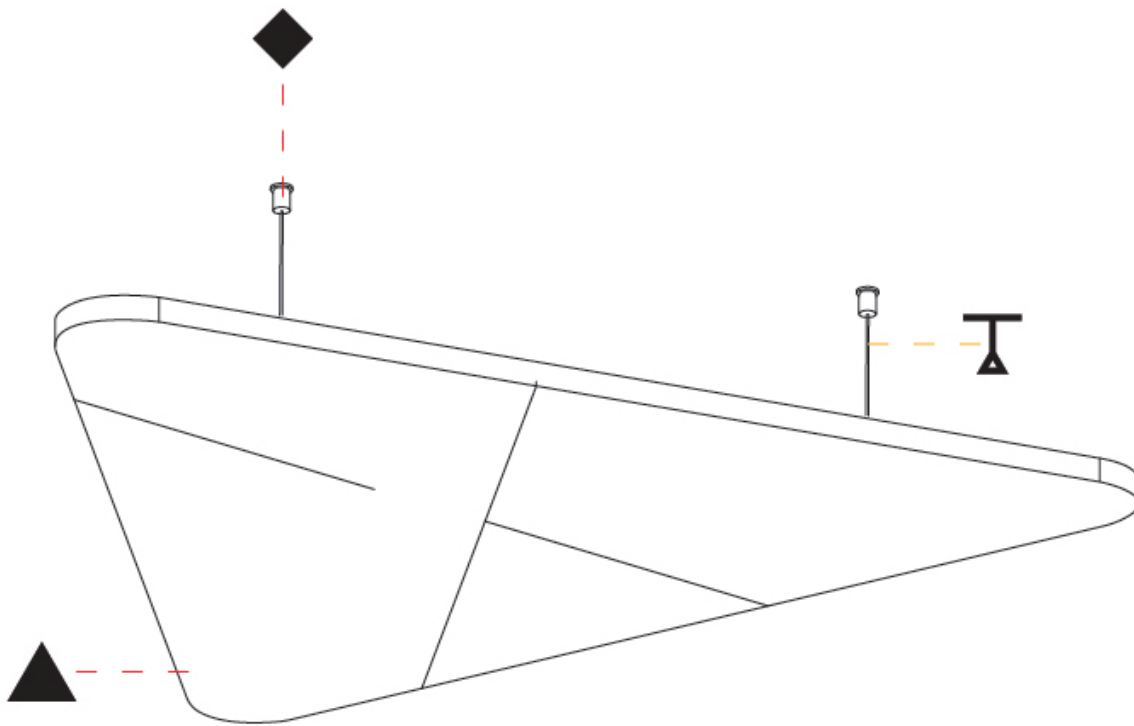

VICTORY ACOUSTIC PANEL SUSPENSION

A300711-

PROJECT	_____
TYPE	_____
SPECIFIER	_____
QUANTITY	_____
DATE	_____

A