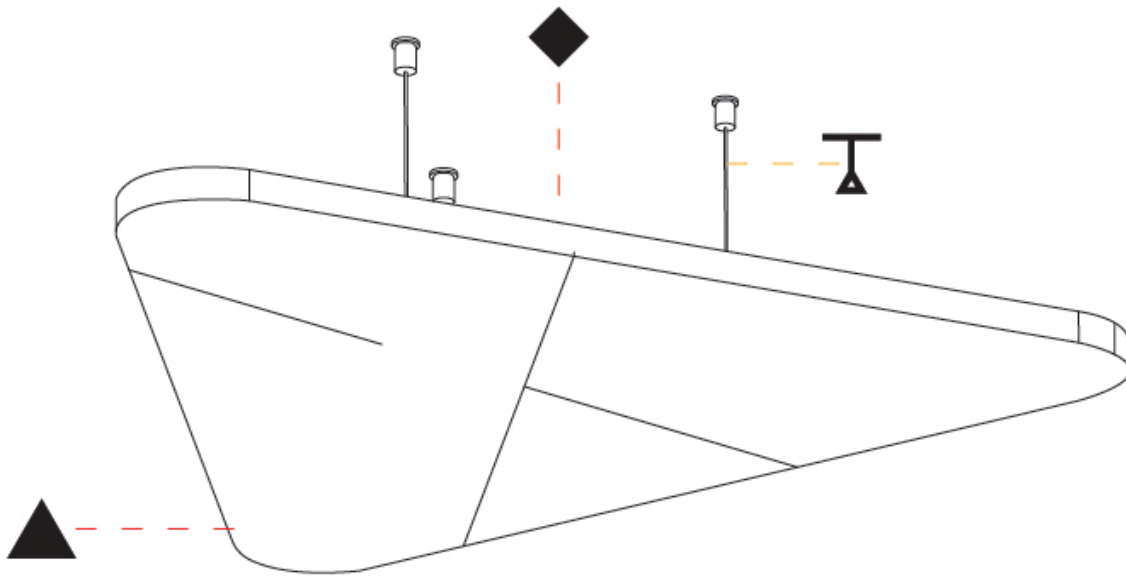

VICTORY ACOUSTIC PANEL SUSPENSION

A300710-

PROJECT	_____
TYPE	_____
SPECIFIER	_____
QUANTITY	_____
DATE	_____

A